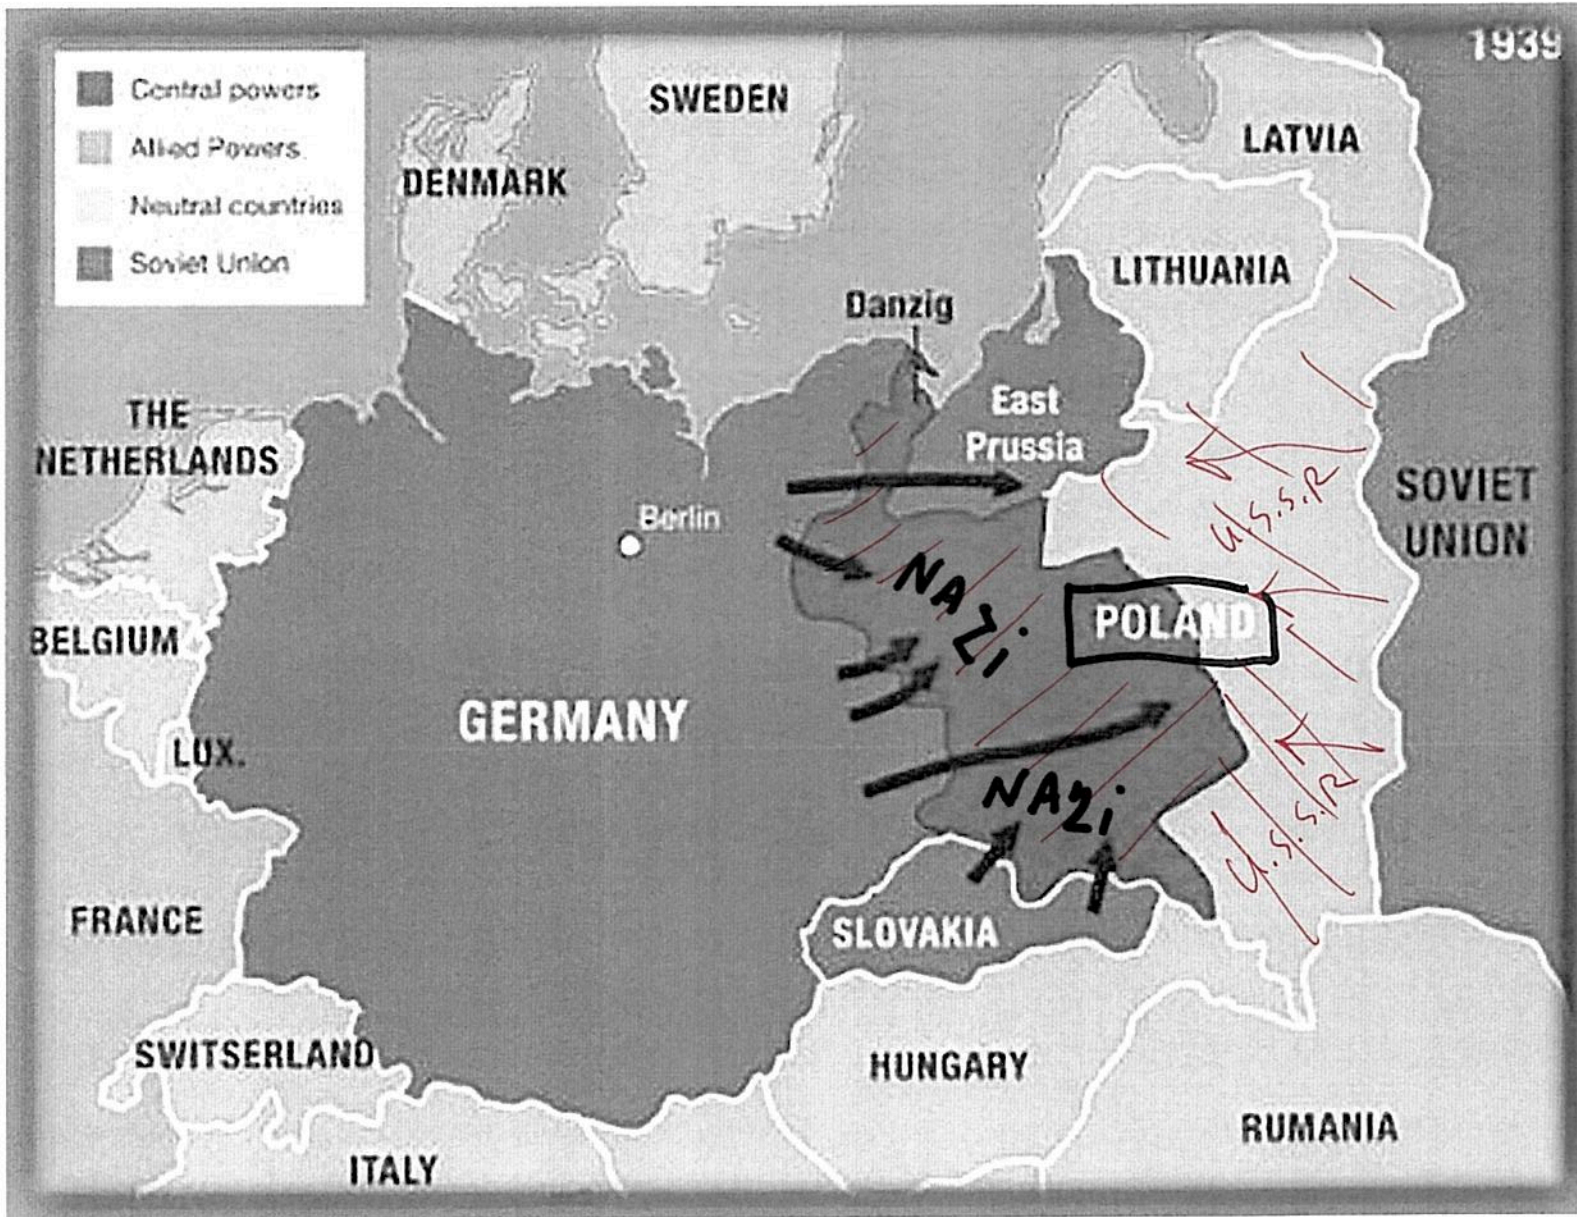

GERMANY
at BEGINNING
WW 2

GERMAN INVASION OF DENMARK AND NORWAY

1940

➔ German Invasion Routes

VOLGA RIVER
STALINGRAD

EASTERN FRONT

HOW FAR GERMANY INVADED IN RUSSIA

Eastern Front

7 May 1942 – 18 November 1942

-  to 7 July 1942
-  to 22 July 1942
-  to 1 August 1942
-  to 18 November 1942

Nazi Germany Conquests of 1940

SAME
GENERAL
THING

↓

1939 Invasion of Poland - Beginning WWII

AXIS ADVANCES, 1939-1941

Interacti

GERMAN'S SURPRISE ATTACK ON U.S.S.R.

CURRENT
NAME FOR
WHAT
BE USED TO
BE CALLED
STALIN GRAD

Google Maps Pearl Harbor

Map data ©2019 Google, INEGI 500 mi

Google Maps Midway Atoll

Map data ©2019 Google, INEGI 500 mi