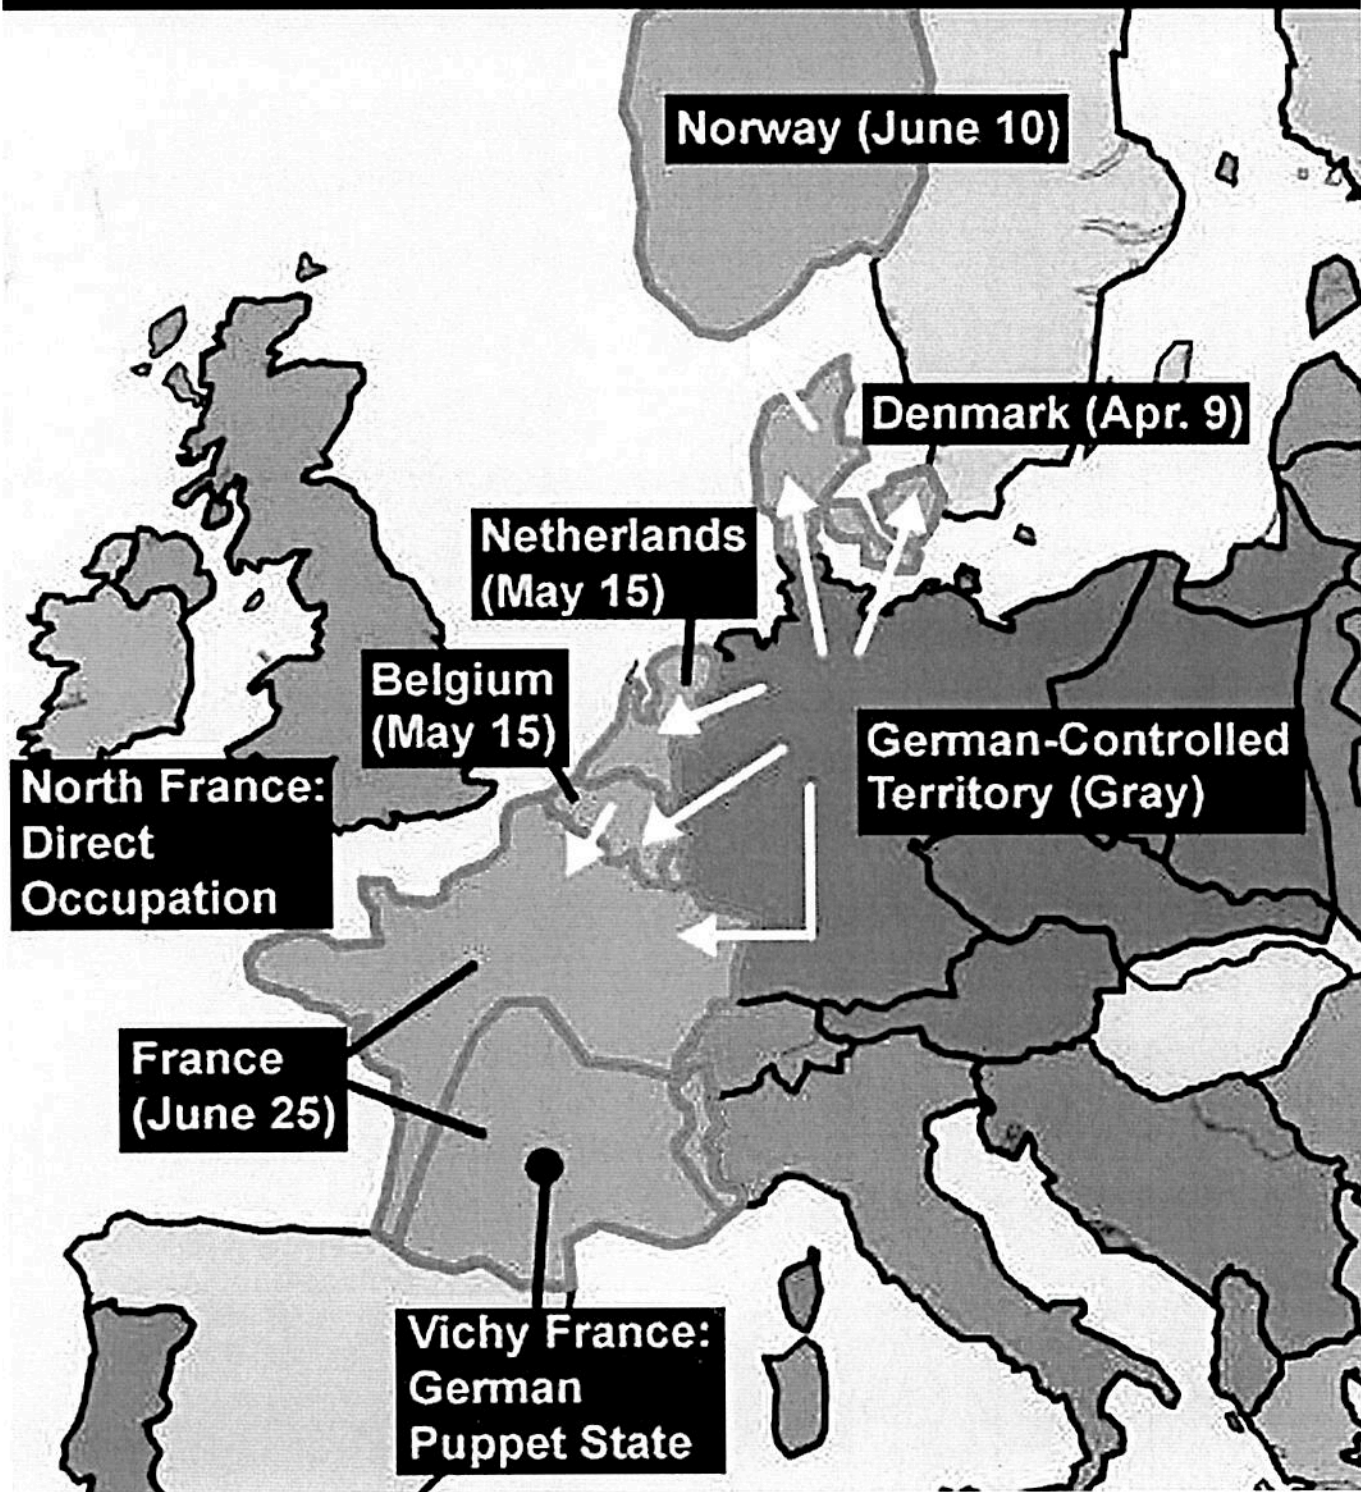

GERMANY
at BEGINNING
WW 2

GERMAN INVASION OF DENMARK AND NORWAY

1940

➔ German Invasion Routes

VOLGA RIVER
STALINGRAD

EASTERN FRONT

HOW FAR GERMANY INVADED IN RUSSIA

Eastern Front

7 May 1942 – 18 November 1942

-  to 7 July 1942
-  to 22 July 1942
-  to 1 August 1942
-  to 18 November 1942

Nazi Germany Conquests of 1940

SAME
GENERAL
THING

↓

1939 Invasion of Poland - Beginning WWII

AXIS ADVANCES, 1939-1941

Interacti

GERMAN'S SURPRISE ATTACK ON U.S.S.R.

CURRENT
NAME FOR
WHAT
BE USED TO
BE CALLED
STALIN GRAD

Google Maps Pearl Harbor

Map data ©2019 Google, INEGI 500 mi

Google Maps Midway Atoll

Map data ©2019 Google, INEGI 500 mi