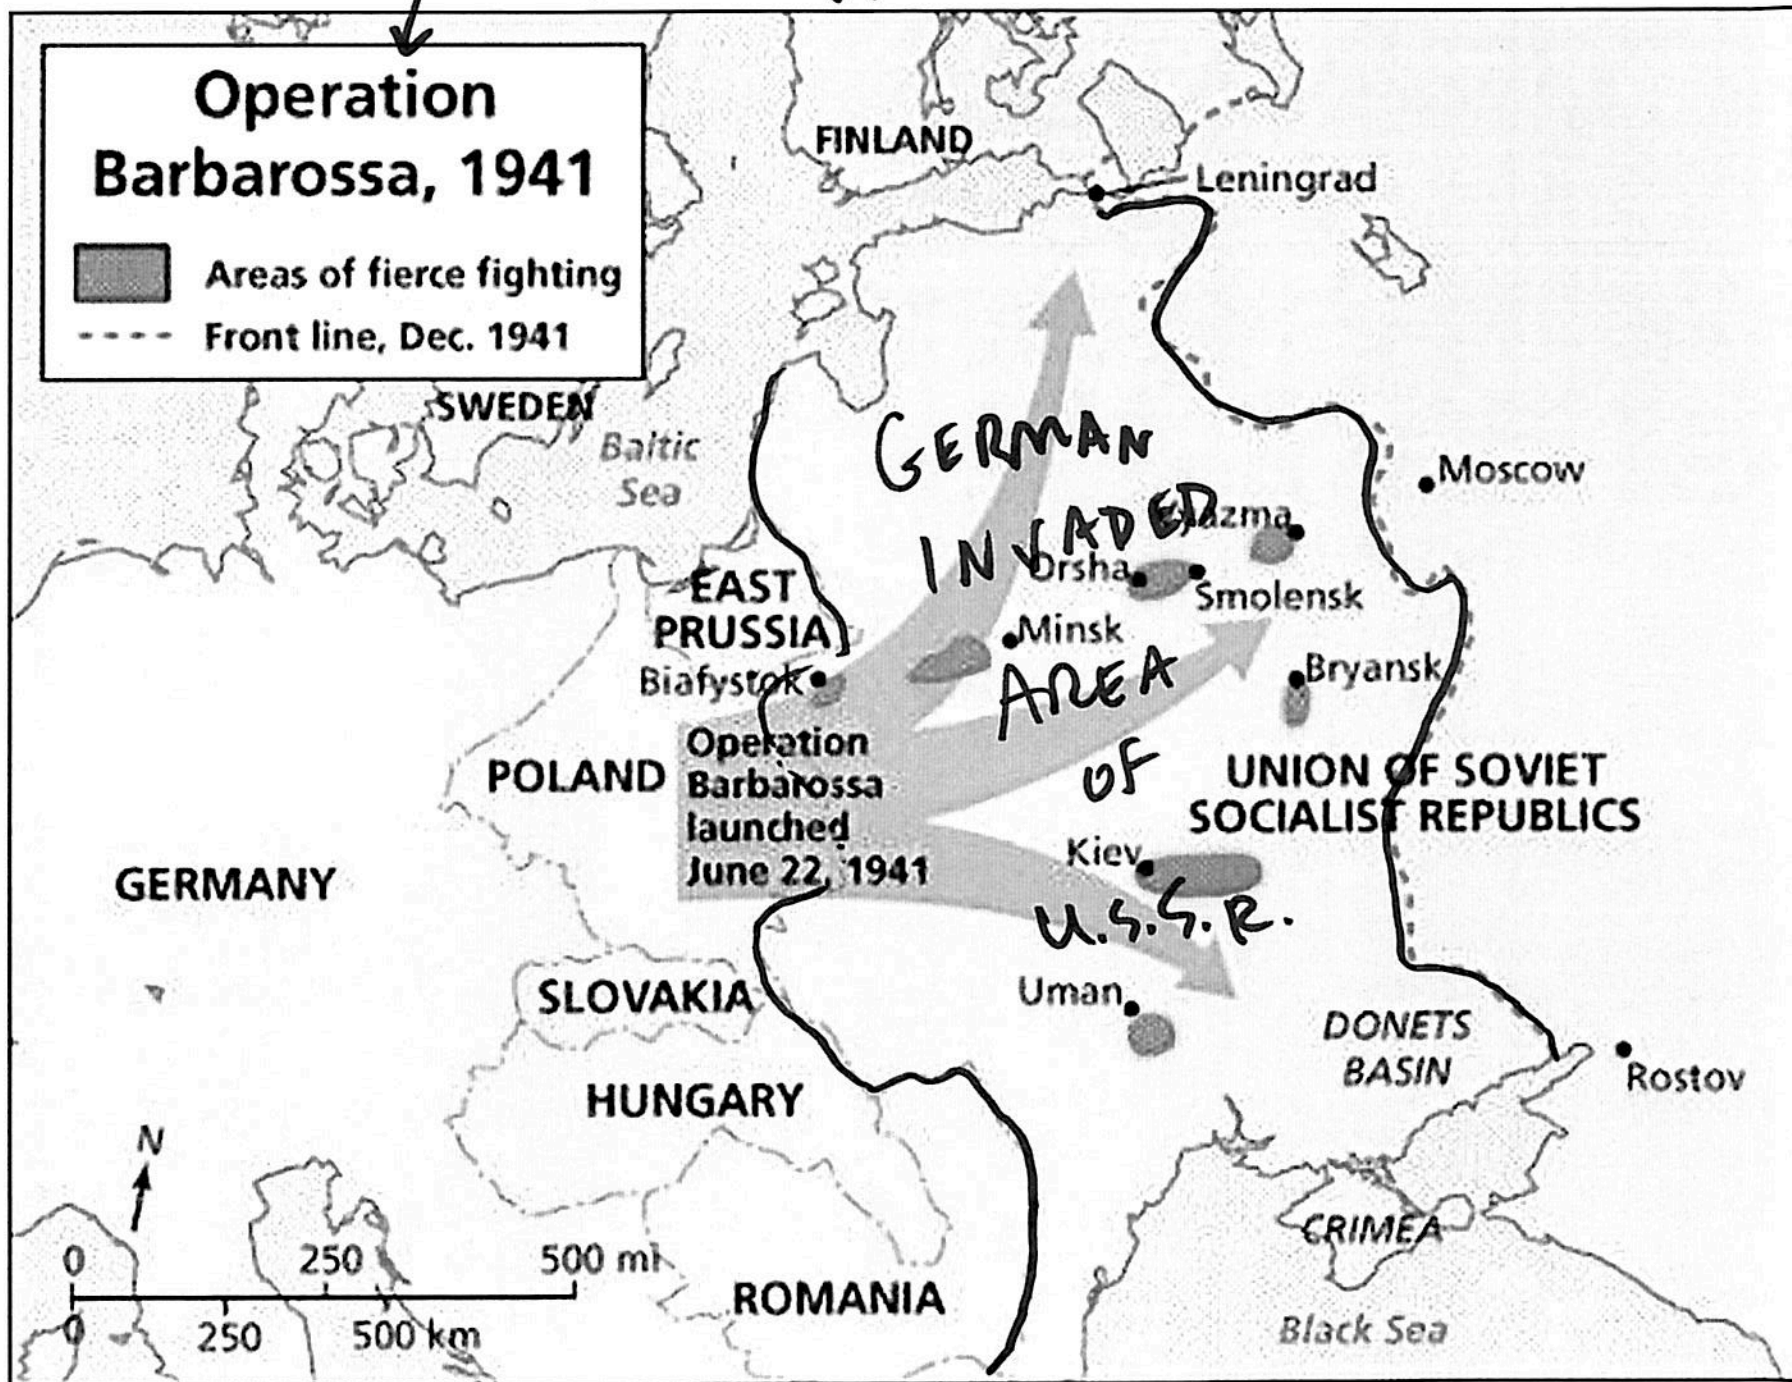

GERMAN'S SURPRISE ATTACK ON U.S.S.R.