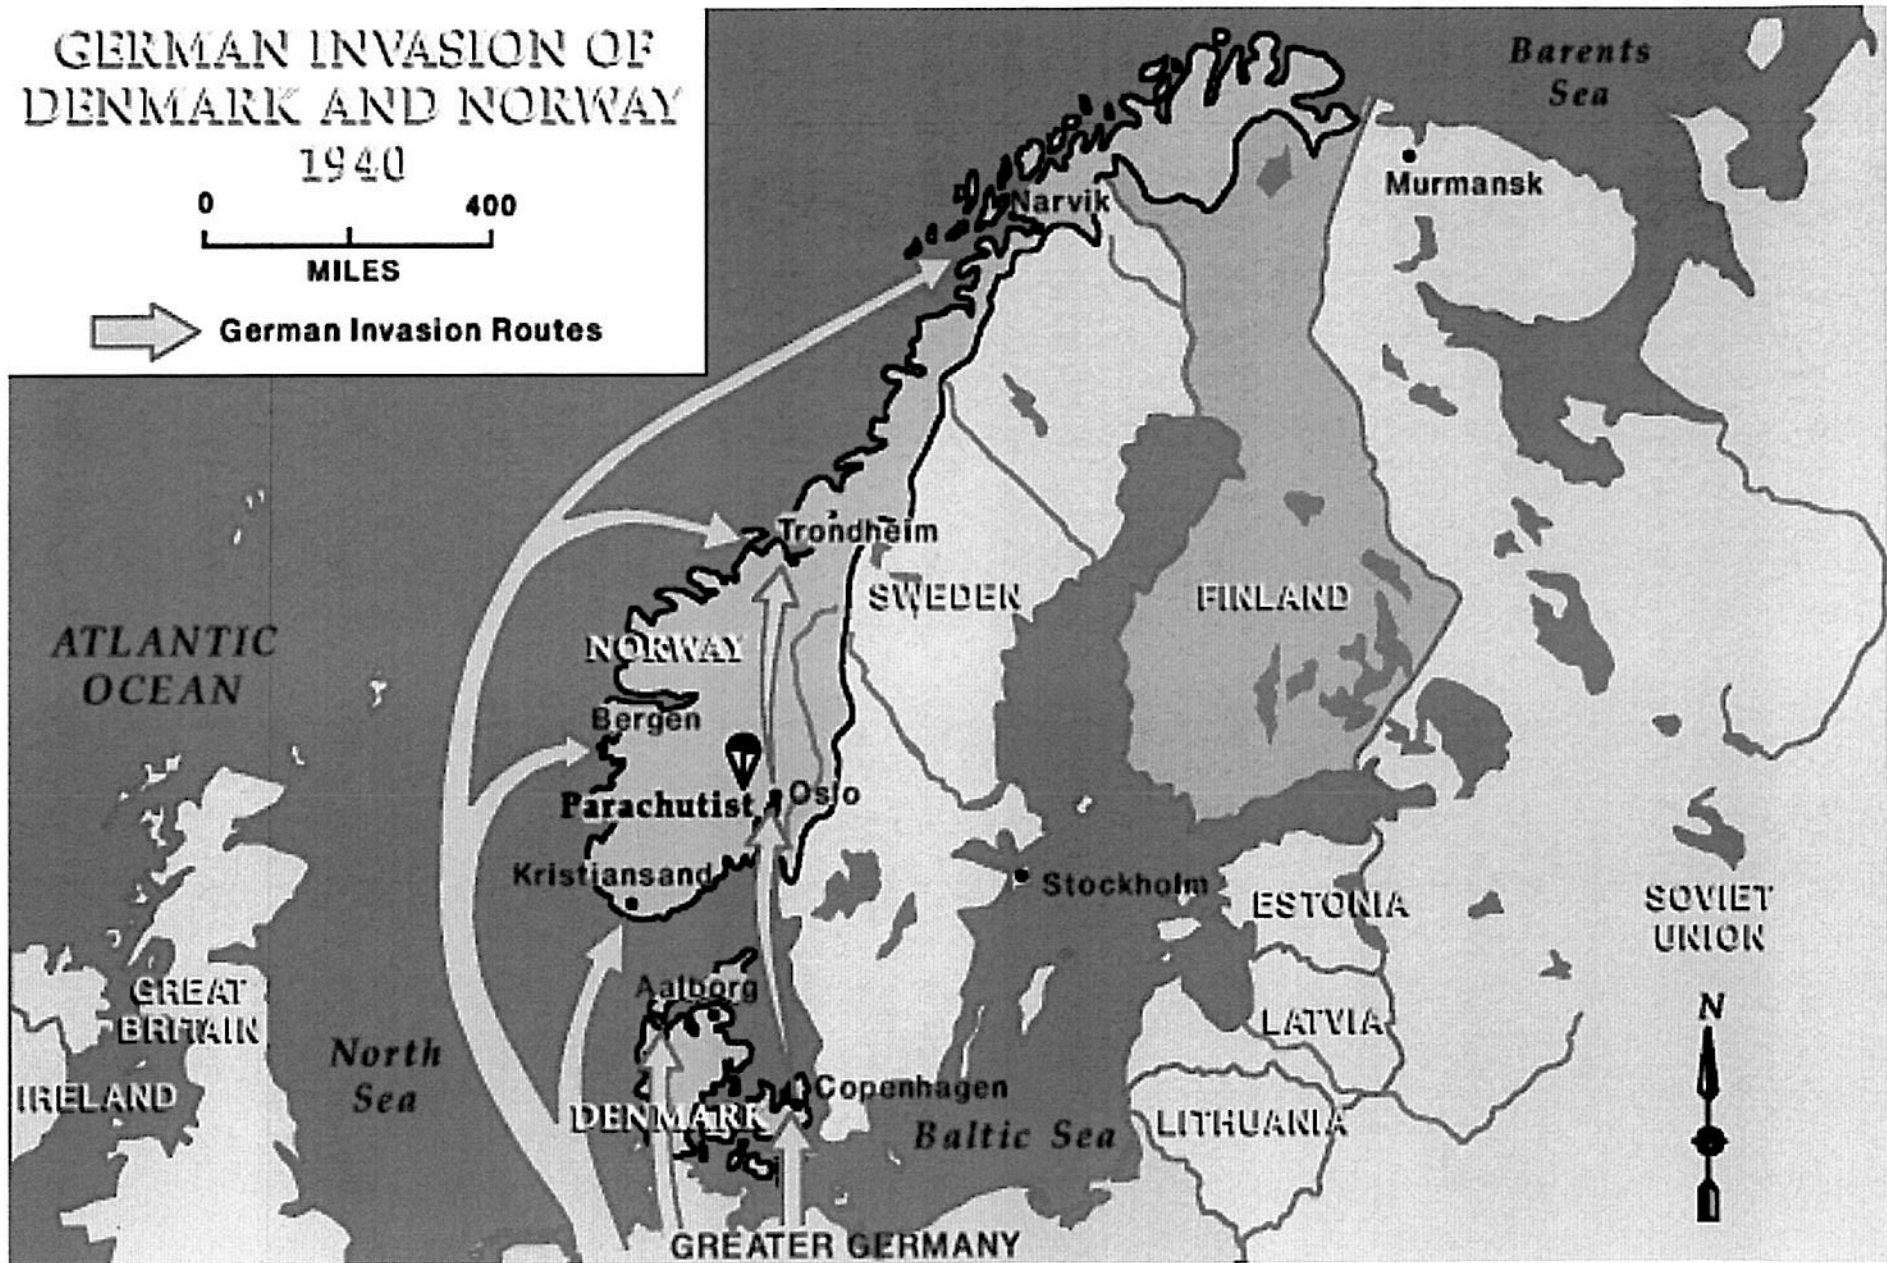

GERMANY
at BEGINNING
WW 2

GERMAN INVASION OF DENMARK AND NORWAY

1940

➔ German Invasion Routes

VOLGA RIVER
STALINGRAD

EASTERN FRONT

HOW FAR GERMANY INVADED IN RUSSIA

Eastern Front

7 May 1942 – 18 November 1942

-  to 7 July 1942
-  to 22 July 1942
-  to 1 August 1942
-  to 18 November 1942

Nazi Germany Conquests of 1940

SAME
GENERAL
THING

↓

1939 Invasion of Poland - Beginning WWII

AXIS ADVANCES, 1939-1941

Interacti

GERMAN'S SURPRISE ATTACK ON U.S.S.R.

CURRENT
NAME FOR
WHAT
BE USED TO
BE CALLED
STALIN GRAD

Google Maps Pearl Harbor

Map data ©2019 Google, INEGI 500 mi

Google Maps Midway Atoll

Map data ©2019 Google, INEGI 500 mi