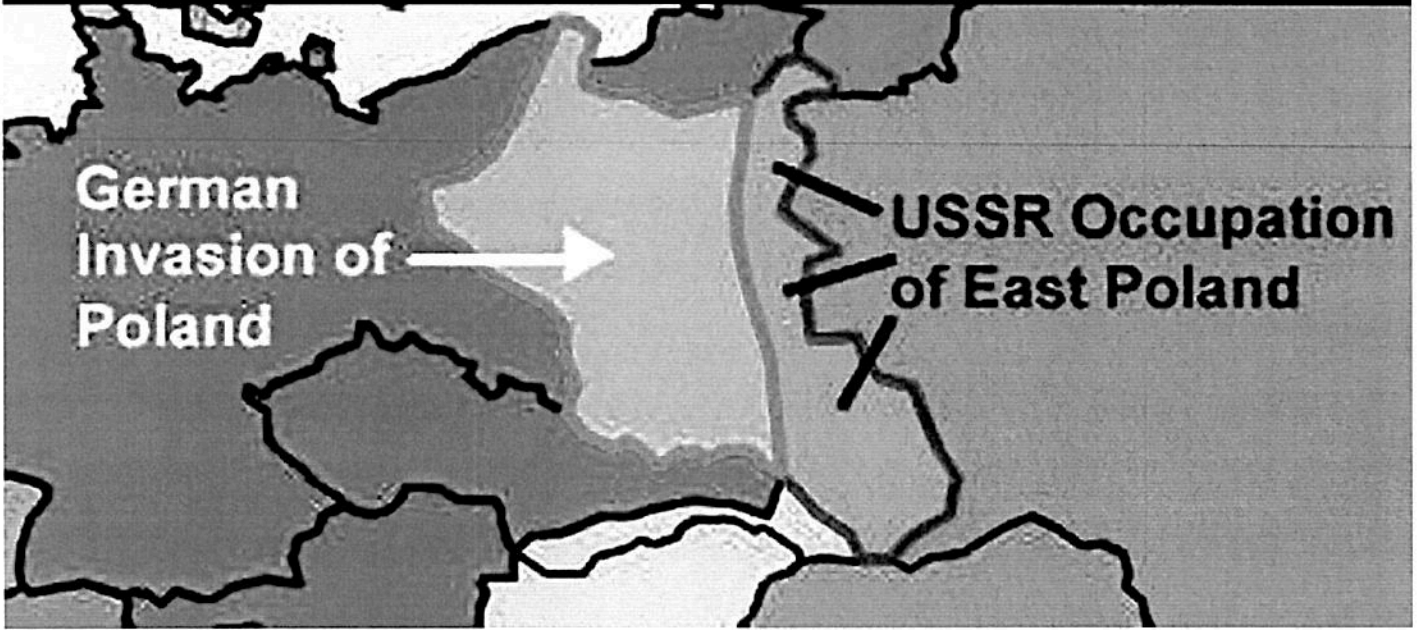

GERMANY
at BEGINNING
WW 2

GERMAN INVASION OF DENMARK AND NORWAY

1940

➔ German Invasion Routes

VOLGA RIVER
STALINGRAD

EASTERN FRONT

HOW FAR GERMANY INVADED IN RUSSIA

Eastern Front

7 May 1942 – 18 November 1942

-  to 7 July 1942
-  to 22 July 1942
-  to 1 August 1942
-  to 18 November 1942

Nazi Germany Conquests of 1940

SAME
GENERAL
THING

↓

1939 Invasion of Poland - Beginning WWII

AXIS ADVANCES, 1939-1941