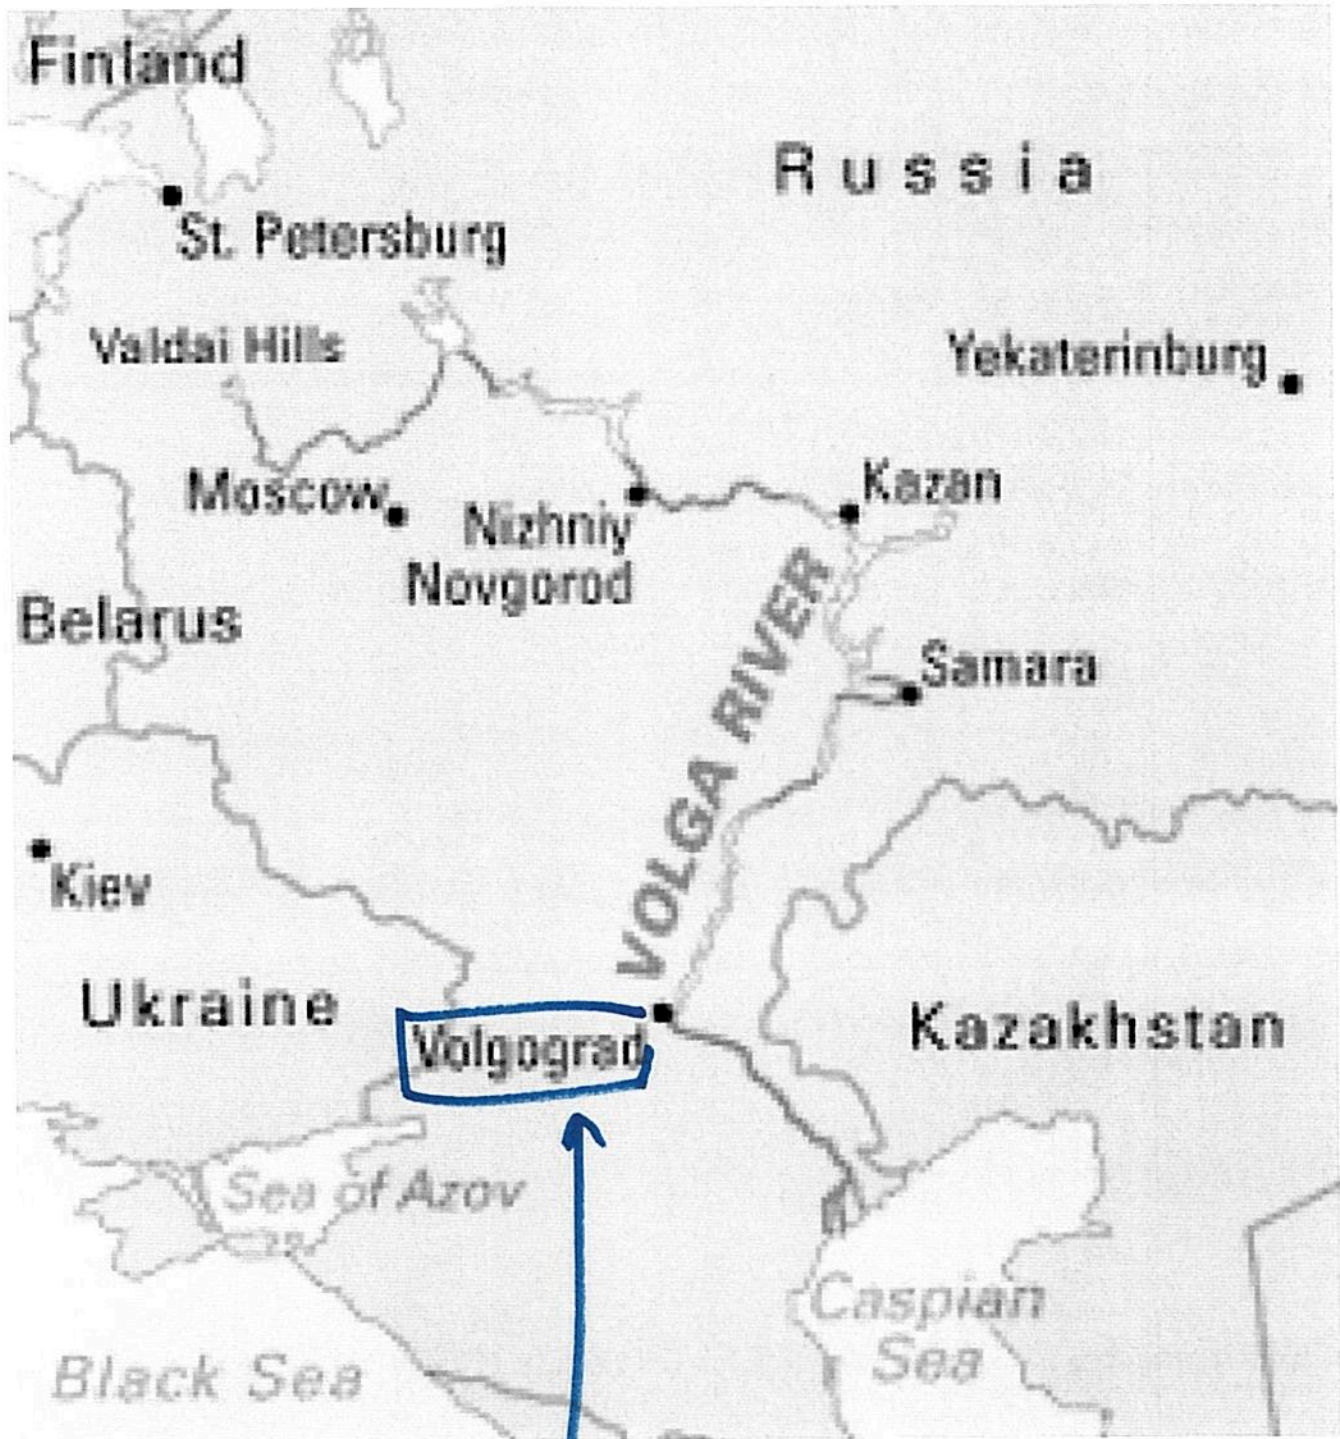

CURRENT
NAME FOR
WHAT
BE USED TO
BE CALLED
STALIN GRAD