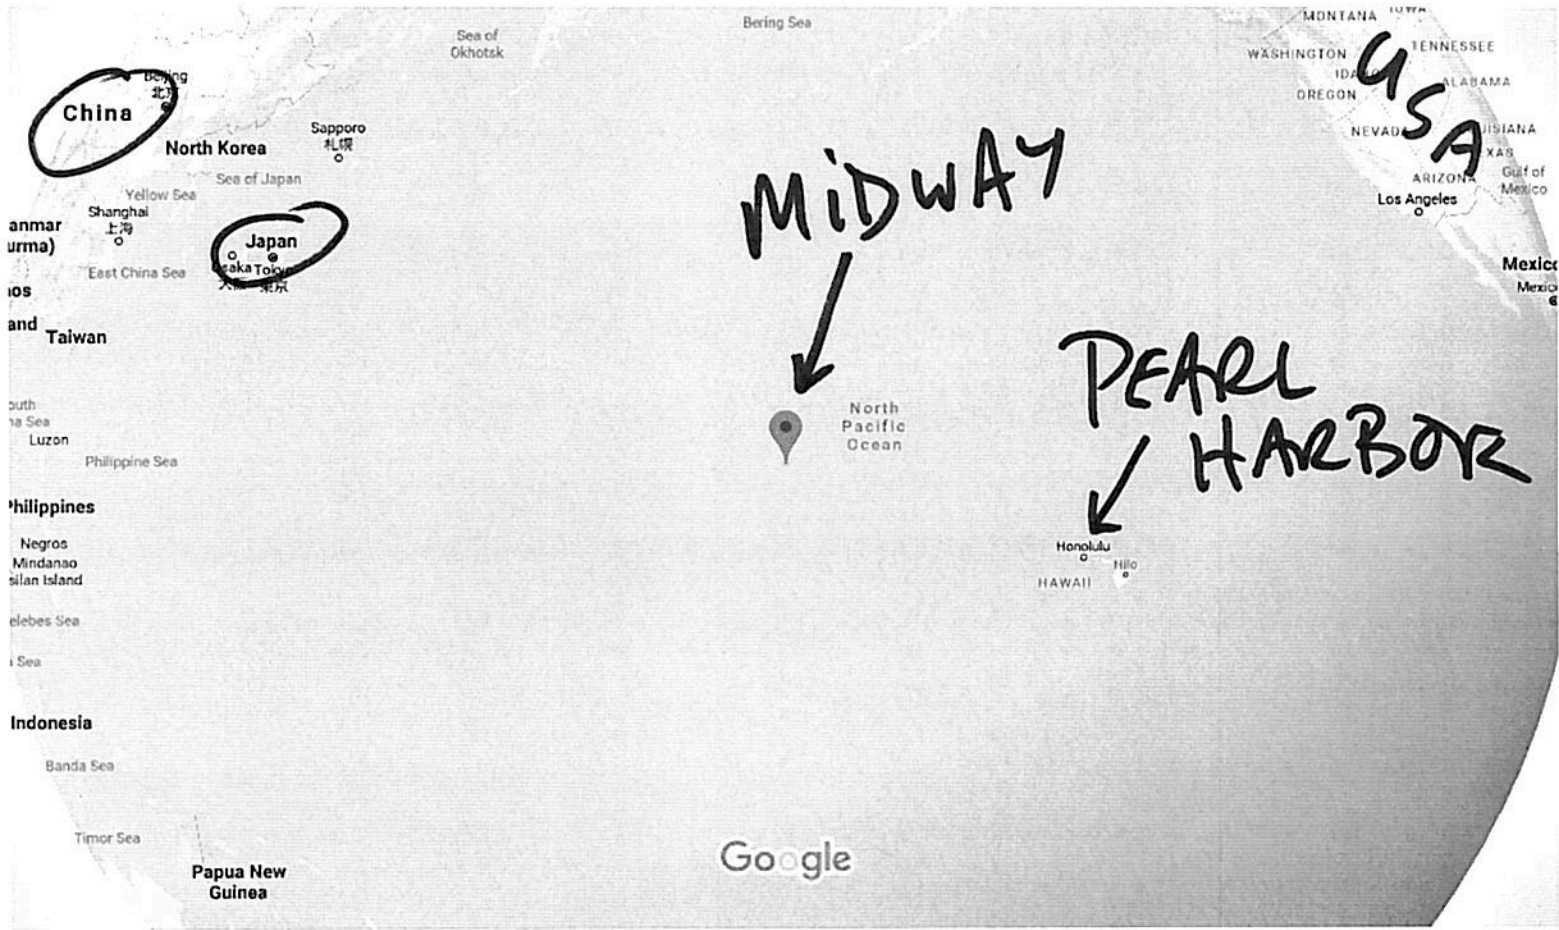

GERMANY
at BEGINNING
WW 2

GERMAN INVASION OF DENMARK AND NORWAY

1940

➔ German Invasion Routes

VOLGA RIVER
STALINGRAD

EASTERN FRONT

HOW FAR GERMANY INVADED IN RUSSIA

Eastern Front

7 May 1942 – 18 November 1942

-  to 7 July 1942
-  to 22 July 1942
-  to 1 August 1942
-  to 18 November 1942

Nazi Germany Conquests of 1940

SAME
GENERAL
THING

↓

1939 Invasion of Poland - Beginning WWII

AXIS ADVANCES, 1939-1941

Interacti

GERMAN'S SURPRISE ATTACK ON U.S.S.R.

CURRENT
NAME FOR
WHAT
BE USED TO
BE CALLED
STALIN GRAD

Google Maps Pearl Harbor

Map data ©2019 Google, INEGI 500 mi

Google Maps Midway Atoll

Map data ©2019 Google, INEGI 500 mi