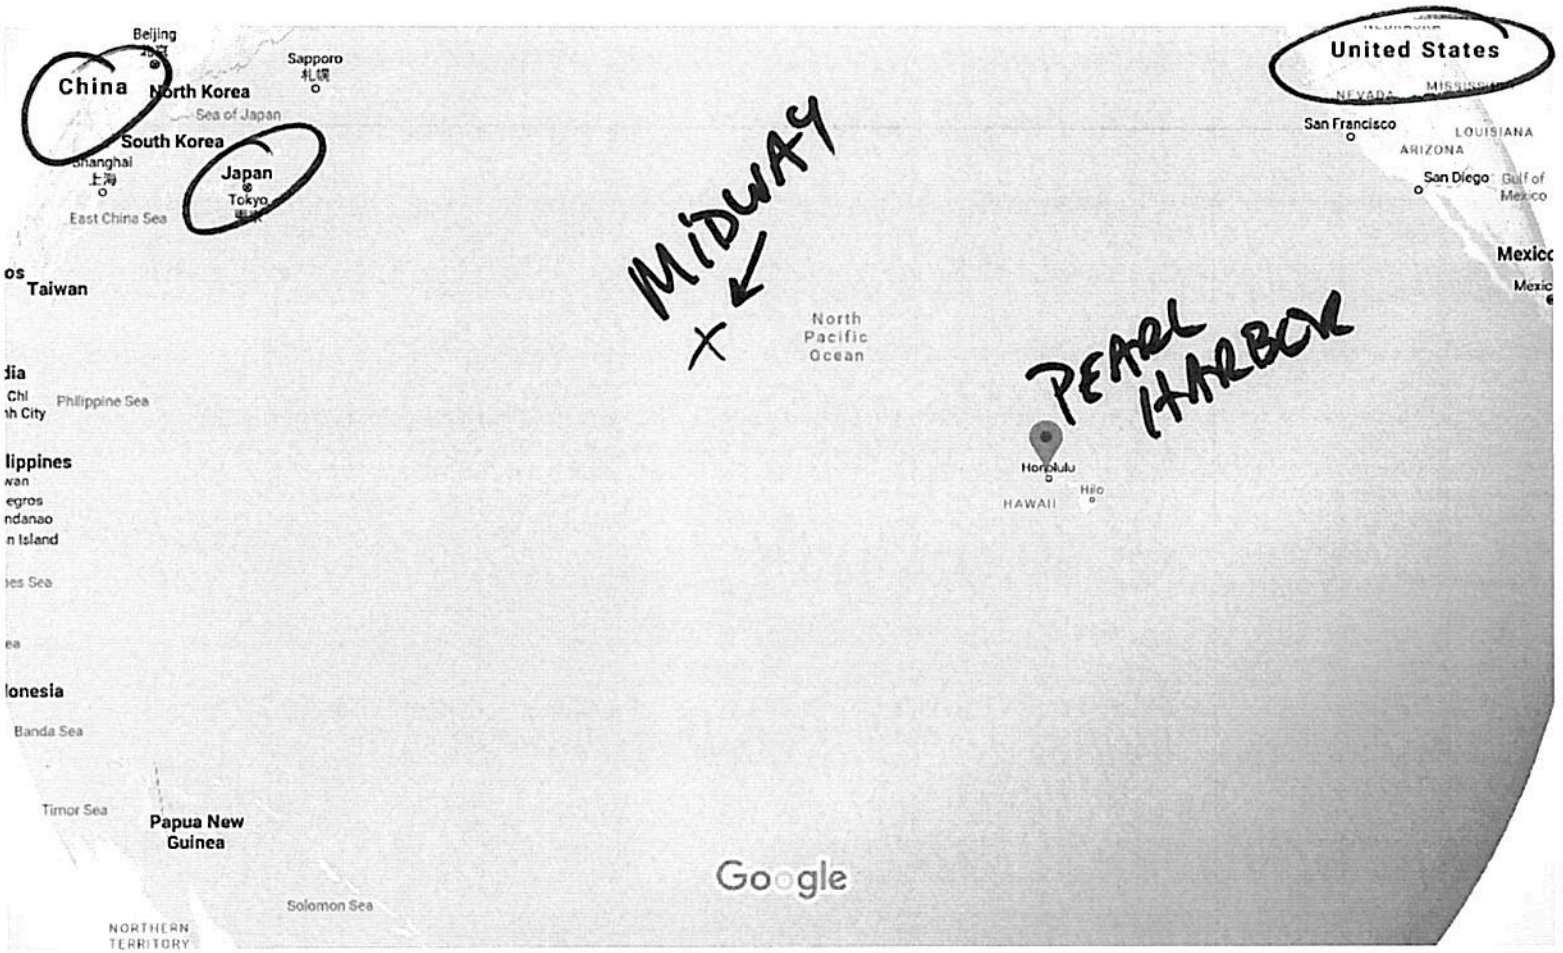

GERMANY
at BEGINNING
WW 2

GERMAN INVASION OF DENMARK AND NORWAY

1940

➔ German Invasion Routes

VOLGA RIVER
STALINGRAD

EASTERN FRONT

HOW FAR GERMANY INVADED IN RUSSIA

Eastern Front

7 May 1942 – 18 November 1942

-  to 7 July 1942
-  to 22 July 1942
-  to 1 August 1942
-  to 18 November 1942

Nazi Germany Conquests of 1940

SAME
GENERAL
THING

↓

1939 Invasion of Poland - Beginning WWII

AXIS ADVANCES, 1939-1941

Interacti

GERMAN'S SURPRISE ATTACK ON U.S.S.R.

CURRENT
NAME FOR
WHAT
BE USED TO
BE CALLED
STALIN GRAD

Google Maps Pearl Harbor

Map data ©2019 Google, INEGI 500 mi

Google Maps Midway Atoll

Map data ©2019 Google, INEGI 500 mi