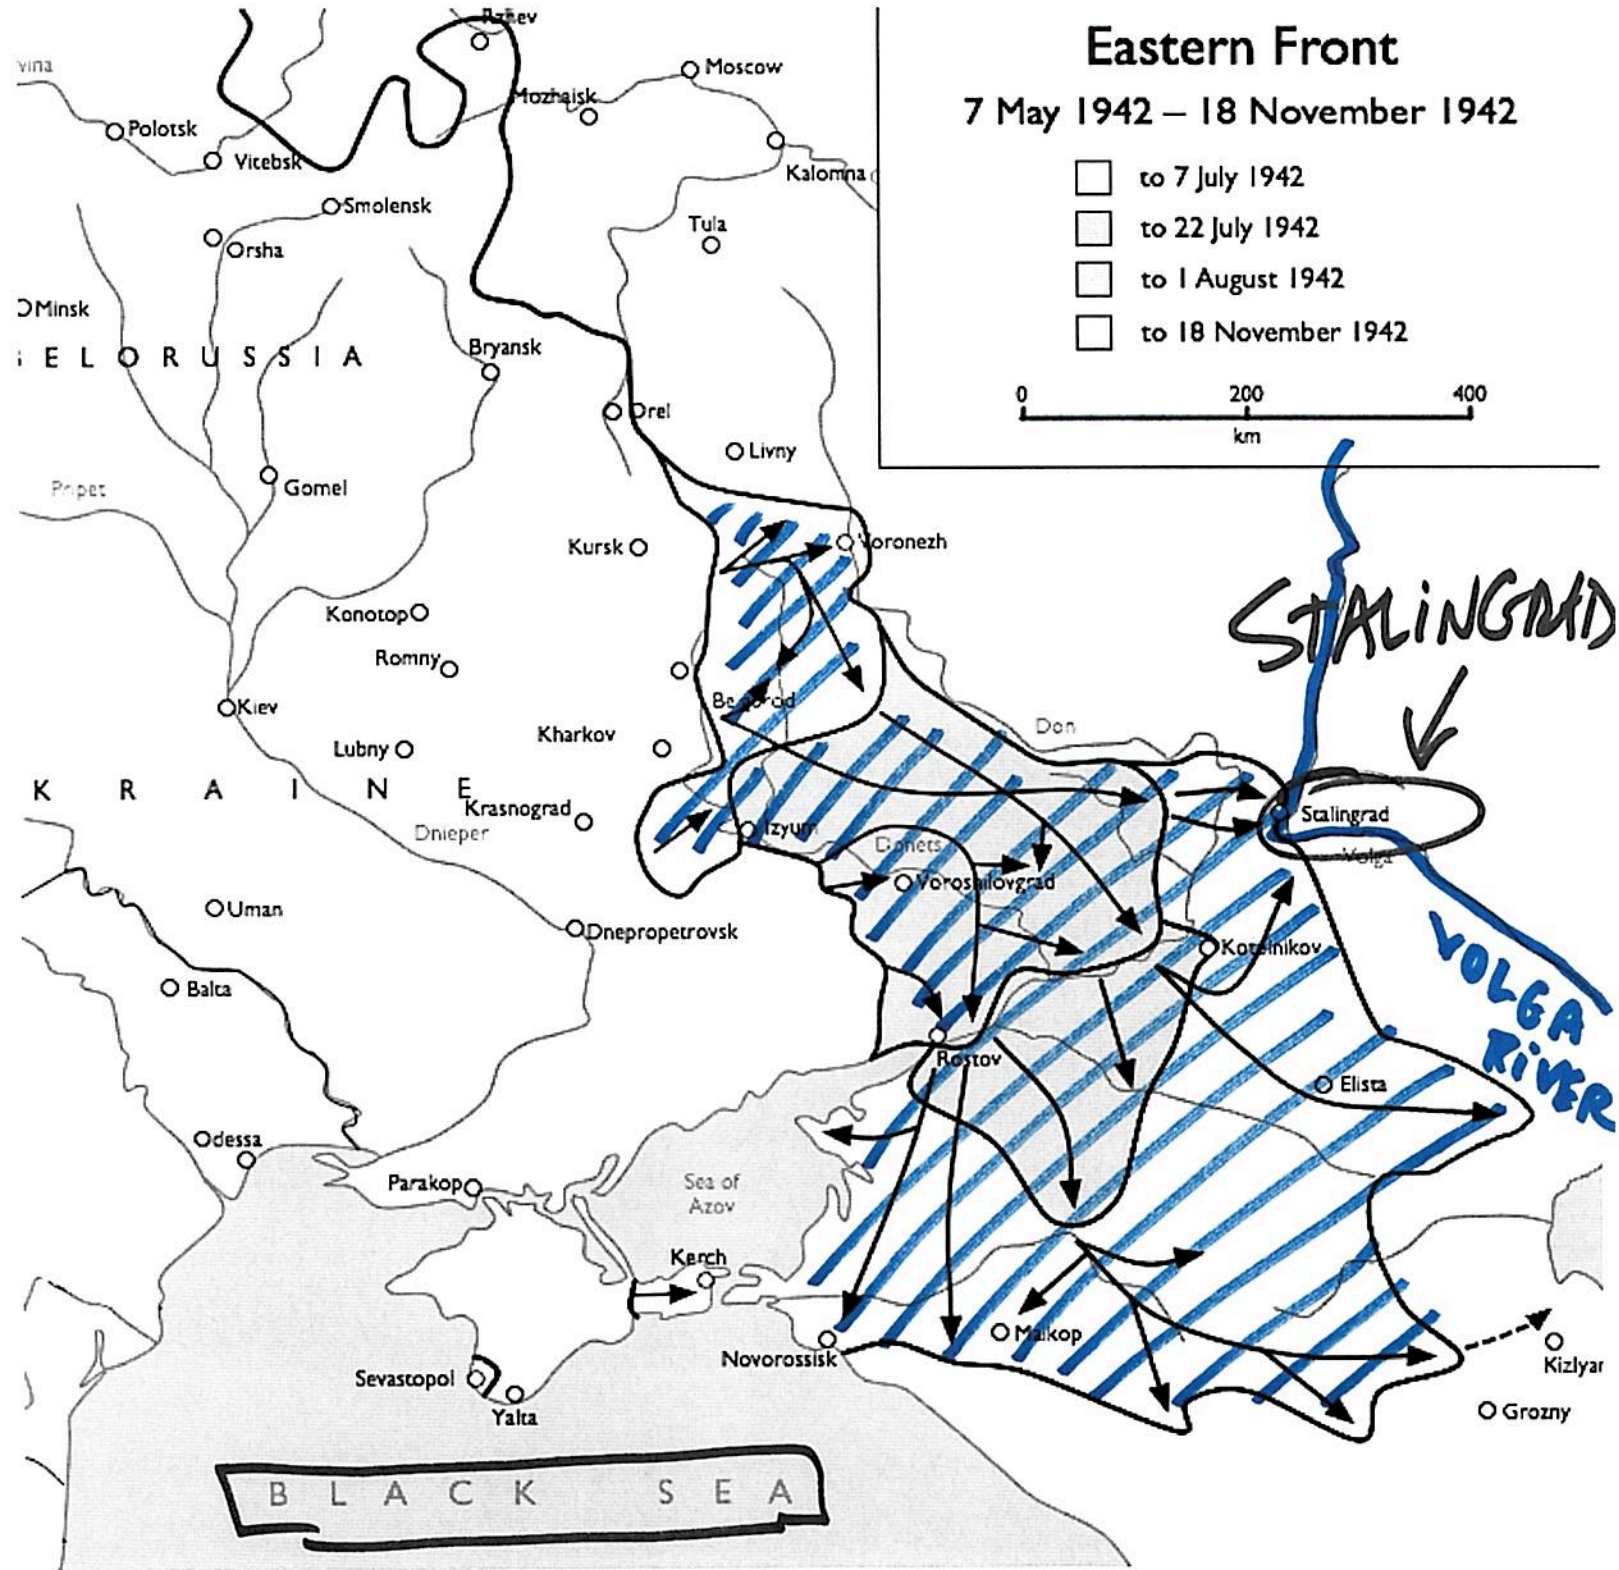

GERMANY
at BEGINNING
WW 2

GERMAN INVASION OF DENMARK AND NORWAY

1940

➔ German Invasion Routes

VOLGA RIVER
STALINGRAD

EASTERN FRONT

HOW FAR GERMANY INVADED IN RUSSIA

Eastern Front

7 May 1942 – 18 November 1942

-  to 7 July 1942
-  to 22 July 1942
-  to 1 August 1942
-  to 18 November 1942

Nazi Germany Conquests of 1940

SAME
GENERAL
THING

↓

1939 Invasion of Poland - Beginning WWII

AXIS ADVANCES, 1939-1941

Interacti

GERMAN'S SURPRISE ATTACK ON U.S.S.R.

CURRENT
NAME FOR
WHAT
BE USED TO
BE CALLED
STALIN GRAD

Google Maps Pearl Harbor

Map data ©2019 Google, INEGI 500 mi

Google Maps Midway Atoll

Map data ©2019 Google, INEGI 500 mi