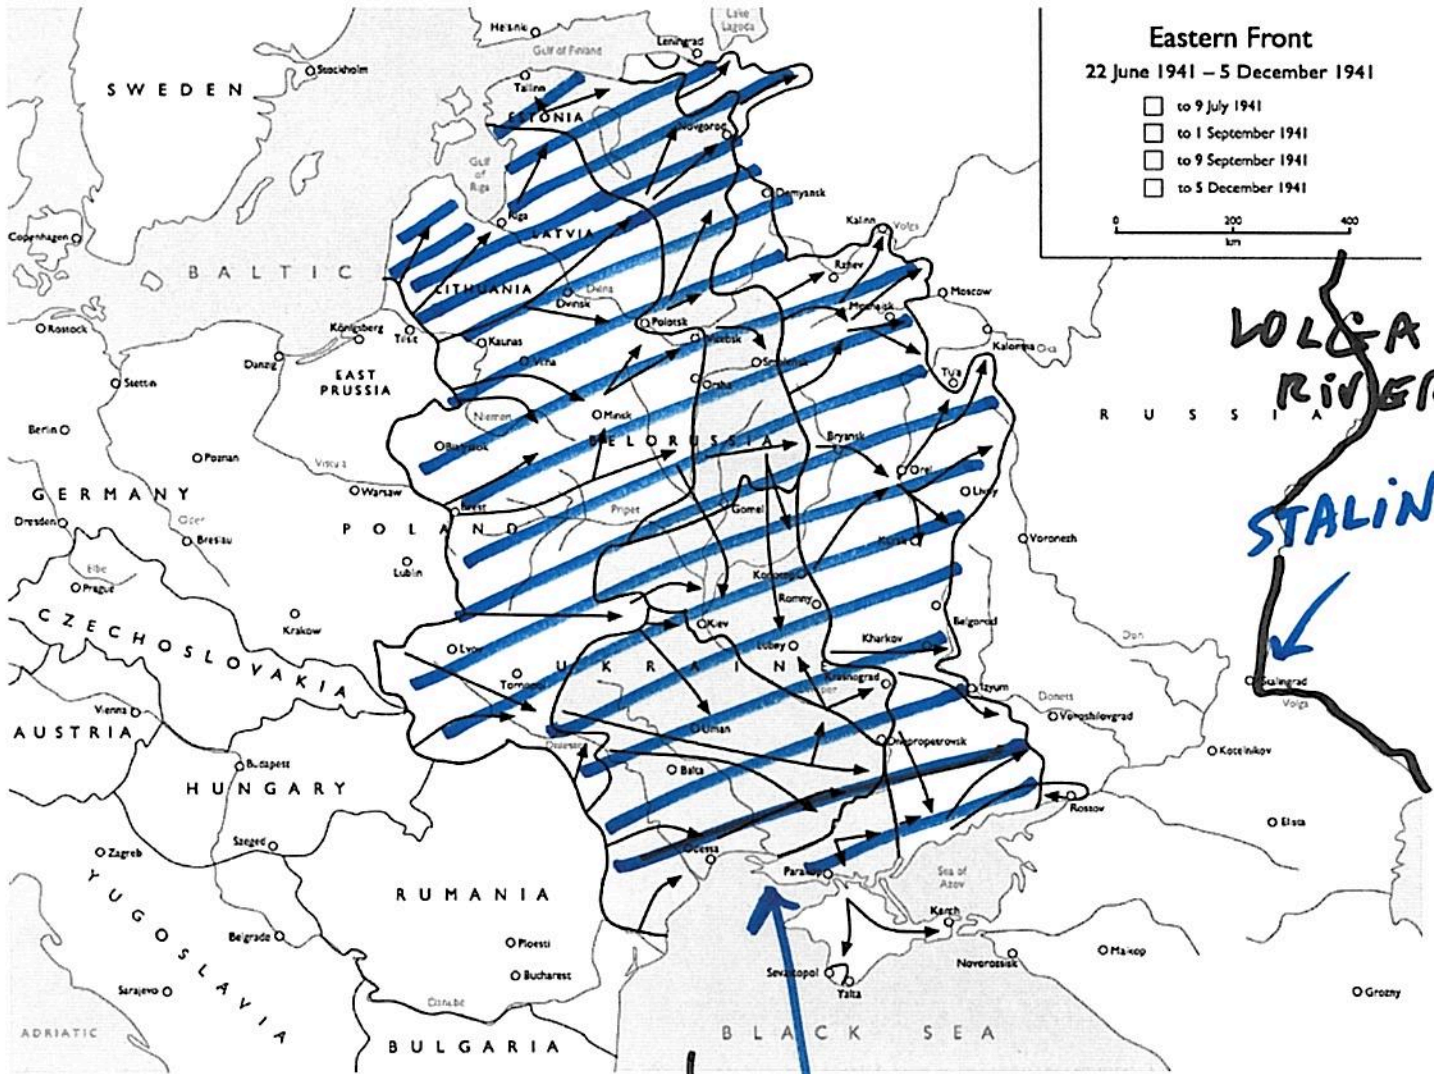

GERMANY
at BEGINNING
WW 2

GERMAN INVASION OF DENMARK AND NORWAY

1940

➔ German Invasion Routes

VOLGA RIVER
STALINGRAD

EASTERN FRONT

HOW FAR GERMANY INVADED IN RUSSIA

Eastern Front

7 May 1942 – 18 November 1942

-  to 7 July 1942
-  to 22 July 1942
-  to 1 August 1942
-  to 18 November 1942

Nazi Germany Conquests of 1940

SAME
GENERAL
THING

↓

1939 Invasion of Poland - Beginning WWII

AXIS ADVANCES, 1939-1941

Interacti

GERMAN'S SURPRISE ATTACK ON U.S.S.R.

CURRENT
NAME FOR
WHAT
BE USED TO
BE CALLED
STALIN GRAD

Google Maps Pearl Harbor

Map data ©2019 Google, INEGI 500 mi

Google Maps Midway Atoll

Map data ©2019 Google, INEGI 500 mi